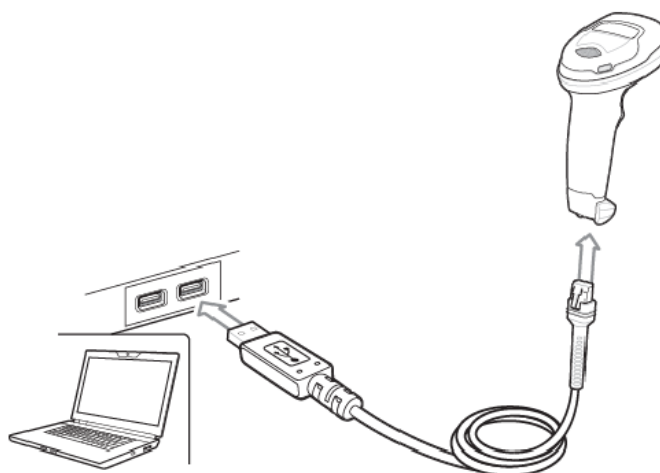

# CONTENTS

- 1 Use of Zebra DS2208 reader ..... 1
- 2 Setting up the reader ..... 1
  - 2.1 Setting up the volume ..... 2
- 3 Testing the setup parameters and reading barcodes ..... 3

# 1 Use of Zebra DS2208 reader

Reader with USB-interface:

1. Attach the enclosed cable with the 10-pin mini connector to the available slot on the reader.
2. Plug the other end of the cable to the available slot on the PC (USB-interface).
3. Wait for Windows to automatically detect the new hardware and install the drivers (no additional installation CD required).